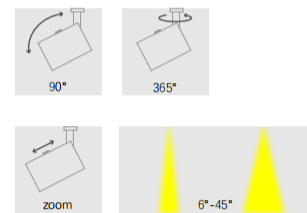

PRODUCT INTRODUCTION

Infinity V28 Apex is fixed with surface mounted style. It is flexible and easy to install. Thanks to its particular flexibility and adjustability, this 3-8°, 6-45° zoom spot is the ideal fixture for museums and high-end cabinets to show different exhibits.

FEATURES

Product surface color : Silver, Black, Customized
 Rotatable through 365° on adaptor, 90° tilt
 Mounting: Embedded
 Protection degree : IP20 (En60598)
 Energy efficiency: EEIA

Radial distribution & Conical illuminance

D Distance To Fix From Wall or Floor

LX Initial illuminance Level At Center of Beam

L Beam Length (where candlepower drops to 50% of maximum)

W Beam Width (where candlepower drops to 50% of maximum)

Infinity V28 Apex 3W 3000K Ra97 6D
0° Aiming Angle

Unit: cd/lm

Beam angle 45°

Lighting distribution

Beam angle adjustable

Specifications

| Model No. | Total Power (W) | LED Power (W) | Voltage | CRI (Ra) | Color Temp (K) | LED Flux (lm) | Beam Angle | IP Grade |
|-------------------|-----------------|---------------|--------------------|----------|----------------|---------------|------------|----------|
| Infinity V28 Apex | 1 | 0.9 | DC3V 700mA(MAX) | 95 | 2700 | 100 | 6-45° | IP20 |
| | | | | | 3000 | 107 | | |
| | | | | | 4000 | 114 | | |
| Infinity V28 Apex | 2 | 1.8 | | | 2700 | 130 | | |
| | | | | | 3000 | 142 | | |
| | | | | | 4000 | 155 | | |
| Infinity V28 Apex | 3 | 2.7 | | | 2700 | 200 | | |
| | | | | | 3000 | 220 | | |
| | | | | | 4000 | 230 | | |