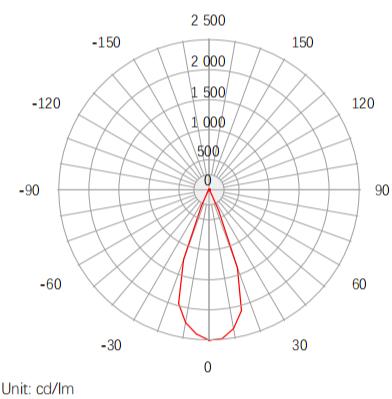

D Distance To Fix From Wall or Floor

LX Initial illuminance Level At Center of Beam

L Beam Length (where candlepower drops to 50% of maximum)

W Beam Width (where candlepower drops to 50% of maximum)

Infinity V28 Apex 3W 3000K Ra97 6D
0° Aiming Angle

| Height | AVRE | Center E | Diameter |
|--------|-------|----------|----------|
| 1m | 748lx | 1104lx | Φ 16cm |
| 2m | 187lx | 276lx | Φ 33cm |
| 3m | 83lx | 123lx | Φ 49cm |
| 4m | 47lx | 69lx | Φ 65cm |
| 5m | 30lx | 44lx | Φ 81cm |

Unit: cd/lm

Beam angle 6°

Infinity V28 Apex 3W 3000K Ra97 45D
0° Aiming Angle

| Height | AVRE | Center E | Diameter |
|--------|-------|----------|----------|
| 1m | 121lx | 170lx | Φ 73cm |
| 2m | 30lx | 42lx | Φ 147cm |
| 3m | 13lx | 19lx | Φ 220cm |
| 4m | 8lx | 11lx | Φ 293cm |
| 5m | 5lx | 7lx | Φ 367cm |

Unit: cd/lm

Beam angle 45°

Lighting distribution

Beam angle adjustable

Specifications

| Model No. | Total Power (W) | LED Power (W) | Voltage | CRI (Ra) | Color Temp (K) | LED Flux (lm) | Beam Angle | IP Grade |
|-------------------|-----------------|---------------|--------------------|----------|----------------|---------------|------------|----------|
| Infinity V28 Apex | 1 | 0.9 | DC3V 700mA(MAX) | 95 | 2700 | 100 | 6-45° | IP20 |
| | | | | | 3000 | 107 | | |
| | | | | | 4000 | 114 | | |
| Infinity V28 Apex | 2 | 1.8 | | | 2700 | 130 | | |
| | | | | | 3000 | 142 | | |
| | | | | | 4000 | 155 | | |
| Infinity V28 Apex | 3 | 2.7 | | | 2700 | 200 | | |
| | | | | | 3000 | 220 | | |
| | | | | | 4000 | 230 | | |