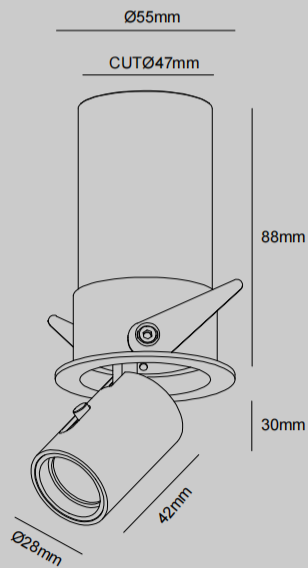

PRODUCT INTRODUCTION

Infinity V28 Apex is fixed with surface mounted style. It is flexible and easy to install. Thanks to its particular flexibility and adjustability, this 3-8°, 6-45° zoom spot is the ideal fixture for museums and high-end cabinets to show different exhibits.

SPECIFICATION

Wattage : 1W / 2W / 3W
Color temperature : 2700K / 3000K / 4000K
CRI : Ra95 (R9>90)
Beam angle : 6-45°
Adjusted by zoom lens control device
Driver : Input voltage DC3V 700mA(MAX)
Dimming : 0/1-10V , DALI , TRIAC , CASAMBI

FEATURES

Product surface color : Silver, Black, Customized
Rotatable through 365° on adaptor, 90° tilt
Mounting: Embedded
Protection degree : IP20 (En60598)
Energy efficiency: EEIA