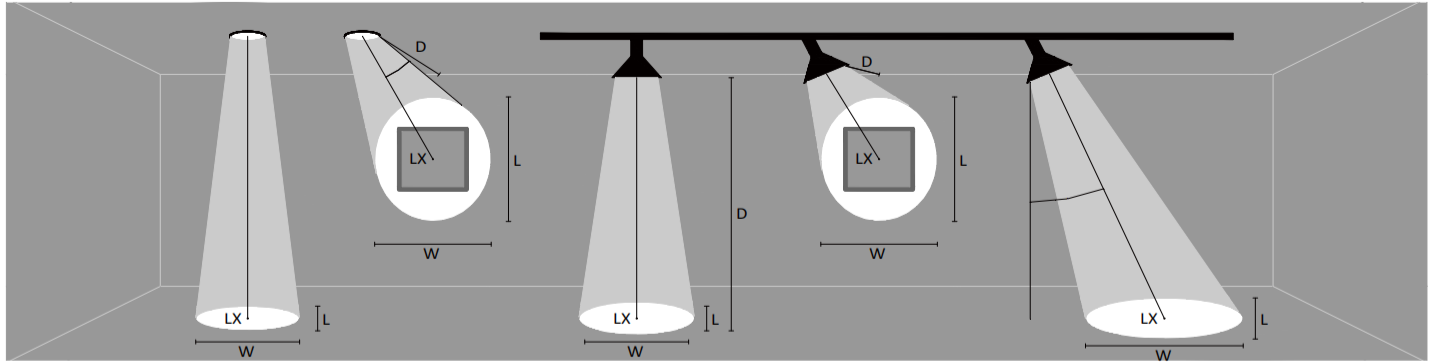

FEATURES

Product surface color : Silver, Black, Customized
 Rotatable through 365° on adaptor, 90° tilt
 Mounting: Embedded
 Protection degree : IP20 (En60598)
 Energy efficiency: EEIA

Radial distribution & Conical illuminance

D Distance To Fix From Wall or Floor

LX Initial illuminance Level At Center of Beam

L Beam Length (where candlepower drops to 50% of maximum)

W Beam Width (where candlepower drops to 50% of maximum)

Infinity V28 Apex 3W 3000K Ra97 6D
0° Aiming Angle