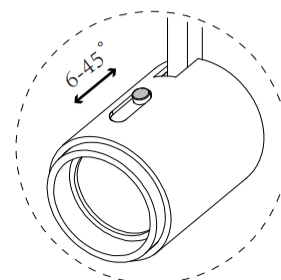

| Height | AVRE | Center E | Diameter |
|--------|-------|----------|----------|
| 1m | 748lx | 1104lx | Φ 16cm |
| 2m | 187lx | 276lx | Φ 33cm |
| 3m | 83lx | 123lx | Φ 49cm |
| 4m | 47lx | 69lx | Φ 65cm |
| 5m | 30lx | 44lx | Φ 81cm |

Unit: cd/lm

Beam angle 6°

Infinity V28 Apex 3W 3000K Ra97 45D
0° Aiming Angle

| Height | AVRE | Center E | Diameter |
|--------|-------|----------|----------|
| 1m | 121lx | 170lx | Φ 73cm |
| 2m | 30lx | 42lx | Φ 147cm |
| 3m | 13lx | 19lx | Φ 220cm |
| 4m | 8lx | 11lx | Φ 293cm |
| 5m | 5lx | 7lx | Φ 367cm |

Unit: cd/lm

Beam angle 45°

Lighting distribution

Beam angle adjustable

Specifications

| Model No. | Total Power (W) | LED Power (W) | Voltage | CRI (Ra) | Color Temp (K) | LED Flux (lm) | Beam Angle | IP Grade |
|-------------------|-----------------|---------------|--------------------|----------|----------------|---------------|------------|----------|
| Infinity V28 Apex | 1 | 0.9 | DC3V 700mA(MAX) | 95 | 2700 | 100 | 6-45° | IP20 |
| | | | | | 3000 | 107 | | |
| | | | | | 4000 | 114 | | |
| Infinity V28 Apex | 2 | 1.8 | | | 2700 | 130 | | |
| | | | | | 3000 | 142 | | |
| | | | | | 4000 | 155 | | |
| Infinity V28 Apex | 3 | 2.7 | | | 2700 | 200 | | |
| | | | | | 3000 | 220 | | |
| | | | | | 4000 | 230 | | |

· Thermally stable typical lumens (±10%)

Package information

| Model No. | Packaging/Unit | Pieces/Unit | Dimensions (L x W x H) | Gross Weight | Volume |
|-------------------|----------------|-------------|------------------------|--------------|----------------------|
| Infinity V28 Apex | Inner box | 1 | 60x60x110mm | 0.56kg | 0.37dm ³ |
| | Outer box | 50 | 330x330x250mm | 29.5kg | 27.23dm ³ |