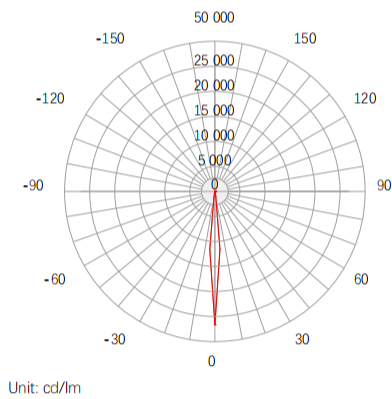

D Distance To Fix From Wall or Floor

LX Initial illuminance Level At Center of Beam

L Beam Length (where candlepower drops to 50% of maximum)

W Beam Width (where candlepower drops to 50% of maximum)

Infinity V28 Apex 3W 3000K Ra97 6D
0° Aiming Angle

| Height | AVRE | Center E | Diameter |
|--------|-------|----------|----------|
| 1m | 748lx | 1104lx | Φ 16cm |
| 2m | 187lx | 276lx | Φ 33cm |
| 3m | 83lx | 123lx | Φ 49cm |
| 4m | 47lx | 69lx | Φ 65cm |
| 5m | 30lx | 44lx | Φ 81cm |

Unit: cd/lm

Beam angle 6°

Infinity V28 Apex 3W 3000K Ra97 45D
0° Aiming Angle

| Height | AVRE | Center E | Diameter |
|--------|-------|----------|----------|
| 1m | 121lx | 170lx | Φ 73cm |
| 2m | 30lx | 42lx | Φ 147cm |
| 3m | 13lx | 19lx | Φ 220cm |
| 4m | 8lx | 11lx | Φ 293cm |
| 5m | 5lx | 7lx | Φ 367cm |

Unit: cd/lm

Beam angle 45°

Lighting distribution

Beam angle adjustable

Specifications

| Model No. | Total Power (W) | LED Power (W) | Voltage | CRI (Ra) | Color Temp (K) | LED Flux (lm) | Beam Angle | IP Grade |
|-------------------|-----------------|---------------|--------------------|----------|----------------|---------------|------------|----------|
| Infinity V28 Apex | 1 | 0.9 | DC3V 700mA(MAX) | 95 | 2700 | 100 | 6-45° | IP20 |
| | | | | | 3000 | 107 | | |
| | | | | | 4000 | 114 | | |
| Infinity V28 Apex | 2 | 1.8 | | | 2700 | 130 | | |
| | | | | | 3000 | 142 | | |
| | | | | | 4000 | 155 | | |
| Infinity V28 Apex | 3 | 2.7 | | | 2700 | 200 | | |
| | | | | | 3000 | 220 | | |
| | | | | | 4000 | 230 | | |